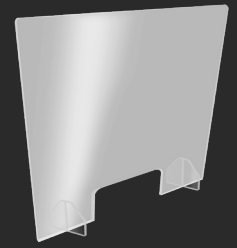

Tabletop Acrylic Partitions *Custom sizes available per request.*

© Fabricated and Designed by Eastern Tabletop Mfg.

#8560AC | 24" x 24"
#8561AC | 24" x 31 1/2"
#8562AC | 36" x 24"
#8563AC | 36" x 31 1/2"

#8570AC | 24" x 24" (Hole Size 14" x 6")
#8571AC | 24" x 31 1/2" (Hole Size 14" x 6")
#8572AC | 36" x 24" (Hole Size 16" x 6")
#8573AC | 36" x 31 1/2" (Hole Size 16" x 6")

#8565AC | 24" x 24"
#8566AC | 24" x 31 1/2"
#8567AC | 36" x 24"
#8568AC | 36" x 31 1/2"

#8540AC | 24" x 24" (Hole Size 8" x 5")
#8541AC | 36" x 31 1/2" (Hole size 8" x 5")
#8542AC | 36" x 24" (Hole size 8" x 5")
#8544AC | 24" x 31 1/2" (Hole size 8" x 5")

#8585AC | 24" x 24"
#8586AC | 24" x 31 1/2"
#8587AC | 36" x 24"
#8588AC | 36" x 31 1/2"

#8580AC | 24" x 24" (Hole Size 14" x 6")
#8581AC | 24" x 31 1/2" (Hole Size 14" x 6")
#8582AC | 36" x 24" (Hole Size 16" x 6")
#8583AC | 36" x 31 1/2" (Hole Size 16" x 6")

Tabletop 4-Way Divider
#8590AC | 45" x 27" x 23"